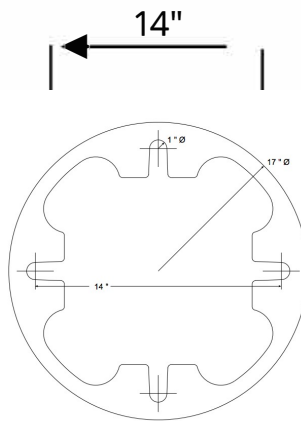

**std-base**  
BASE

**VENIA**  
LIGHTING

**Specifications**

Color	Black
Material	Cast Aluminum
Style	Clifton Park
Sale Type	Wholesale
Intended Use	Neighborhood or Municipalities
General Category	Street Lights

**Pole Selector**

- Height
- 8' - Straight Fluted
  - 9' - Tapered/ Fluted
  - 10' - Straight Fluted
  - 12' - Straight Fluted
  - 14' - Straight Fluted