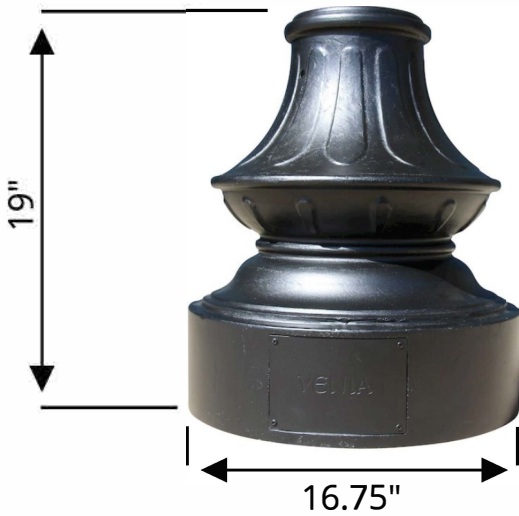

**std-base**  
BASE

**VENIA**  
LIGHTING

**Specifications**

Color	Black
Material	Cast Aluminum
Style	Clifton Park
Sale Type	Wholesale
Intended Use	Neighborhood or Municipalities
General Category	Street Lights

**Pole Selector**

- Height
- 8' - Straight Fluted
  - 9' - Tapered/ Fluted
  - 10' - Straight Fluted
  - 12' - Straight Fluted
  - 14' - Straight Fluted