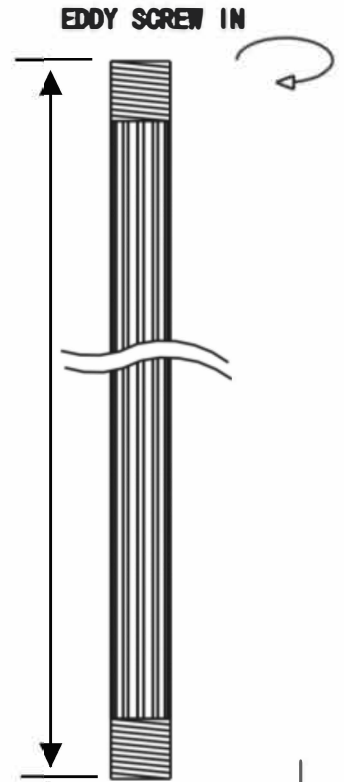

**std-base**  
BASE

**VENIA**  
LIGHTING

**Specifications**

Color	Black
Material	Cast Aluminum
Style	Clifton Park
Sale Type	Wholesale
Intended Use	Neighborhood or Municipalities
General Category	Street Lights

**Pole Selector**

- Height
- 8' - Straight Fluted
  - 9' - Tapered/ Fluted
  - 10' - Straight Fluted
  - 12' - Straight Fluted
  - 14' - Straight Fluted